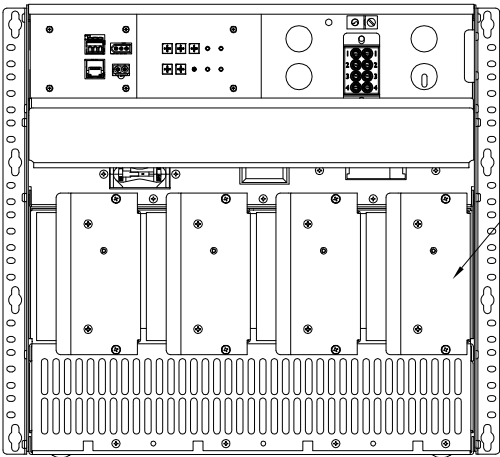

iPM, 8
 MAX.

CHARGER SHOWN WITH DOOR OPEN, UIM ACCESS

THESE FRONT CHARGER VIEWS
 WILL CHANGE DEPENDING ON
 THE MODULE KIT OPTION

iPM, 4
MAX.

EIA
RACK
UNITS

CHARGER SHOWN WITH DOOR OPEN, UIM ACCESS

THESE FRONT CHARGER VIEWS
WILL CHANGE DEPENDING ON
THE MODULE KIT OPTION