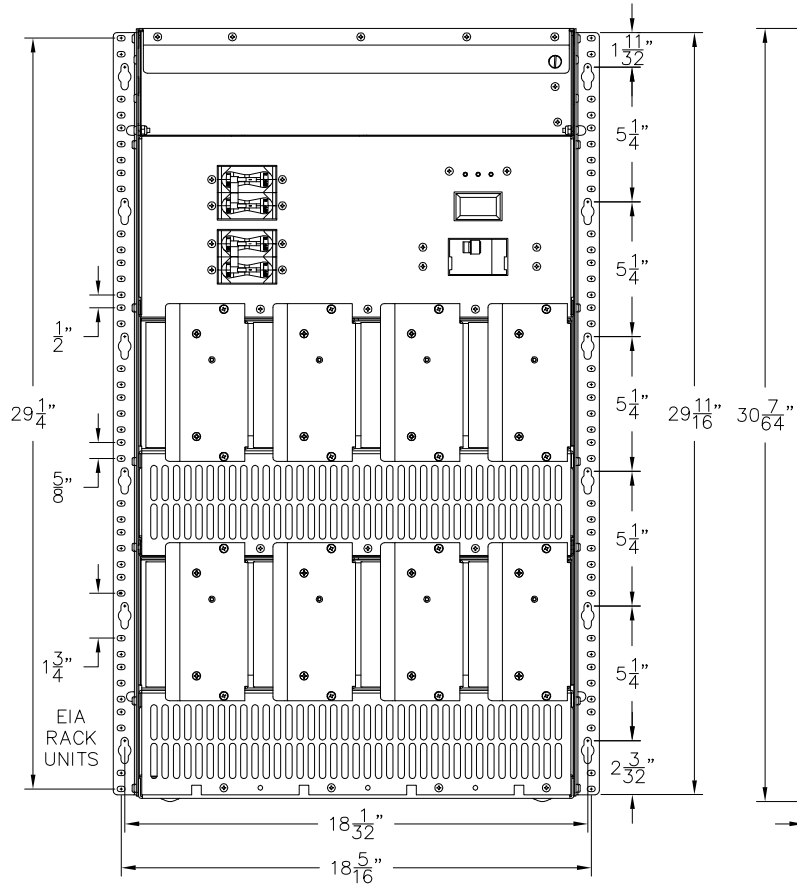

iPM, 8
 MAX.

CHARGER SHOWN WITH DOOR OPEN, UIM ACCESS

THESE FRONT CHARGER VIEWS
 WILL CHANGE DEPENDING ON
 THE MODULE KIT OPTION

iPM, 4
MAX.

EIA
RACK
UNITS

CHARGER SHOWN WITH DOOR OPEN, UIM ACCESS

THESE FRONT CHARGER VIEWS
WILL CHANGE DEPENDING ON
THE MODULE KIT OPTION

THIS VIEW WILL CHANGE DEPENDING ON THE MODULE KIT OPTION

THIS VIEW WILL CHANGE DEPENDING ON THE MODULE KIT OPTION