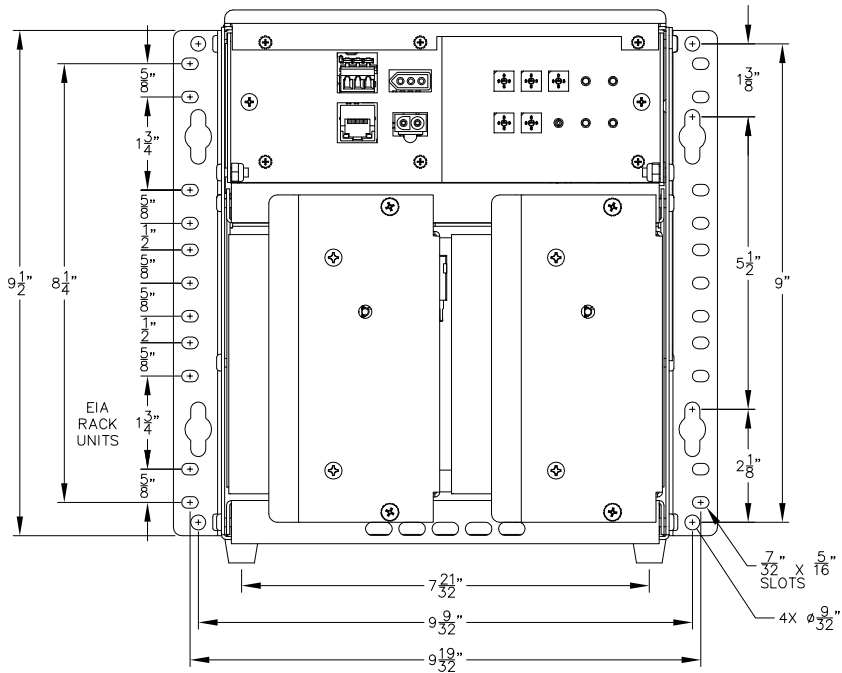

iPM, 8
 MAX.

CHARGER SHOWN WITH DOOR OPEN, UIM ACCESS

THESE FRONT CHARGER VIEWS
 WILL CHANGE DEPENDING ON
 THE MODULE KIT OPTION

iPM, 4
MAX.

EIA
RACK
UNITS

CHARGER SHOWN WITH DOOR OPEN, UIM ACCESS

THESE FRONT CHARGER VIEWS
WILL CHANGE DEPENDING ON
THE MODULE KIT OPTION

THIS VIEW WILL CHANGE DEPENDING ON THE MODULE KIT OPTION

THIS VIEW WILL CHANGE DEPENDING ON THE MODULE KIT OPTION