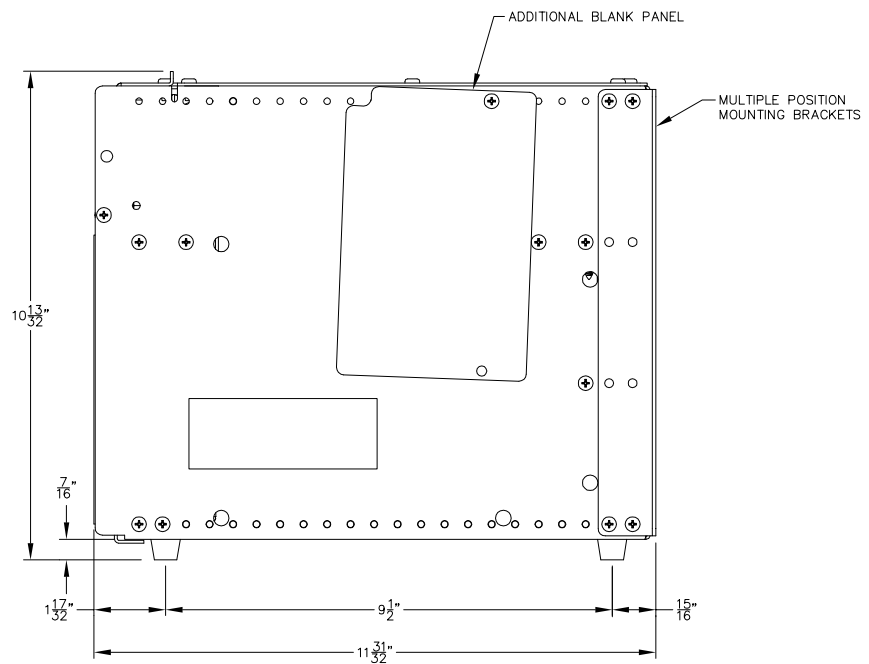

iPM, 8
 MAX.

CHARGER SHOWN WITH DOOR OPEN, UIM ACCESS

THESE FRONT CHARGER VIEWS
 WILL CHANGE DEPENDING ON
 THE MODULE KIT OPTION

iPM, 4
MAX.

EIA
RACK
UNITS

CHARGER SHOWN WITH DOOR OPEN, UIM ACCESS

THESE FRONT CHARGER VIEWS
WILL CHANGE DEPENDING ON
THE MODULE KIT OPTION

THIS VIEW WILL CHANGE DEPENDING ON THE MODULE KIT OPTION

THIS VIEW WILL CHANGE DEPENDING ON THE MODULE KIT OPTION