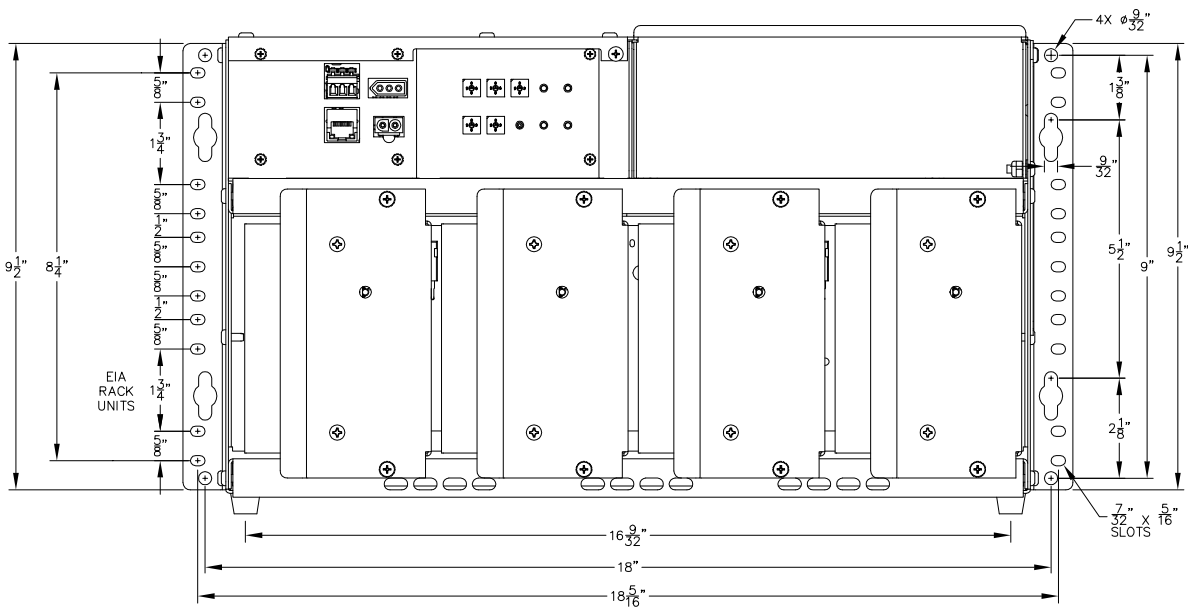

iPM, 8
 MAX.

CHARGER SHOWN WITH DOOR OPEN, UIM ACCESS

THESE FRONT CHARGER VIEWS
 WILL CHANGE DEPENDING ON
 THE MODULE KIT OPTION

iPM, 4
MAX.

EIA
RACK
UNITS

CHARGER SHOWN WITH DOOR OPEN, UIM ACCESS

THESE FRONT CHARGER VIEWS
WILL CHANGE DEPENDING ON
THE MODULE KIT OPTION

THIS VIEW WILL CHANGE DEPENDING ON THE MODULE KIT OPTION

THIS VIEW WILL CHANGE DEPENDING ON THE MODULE KIT OPTION