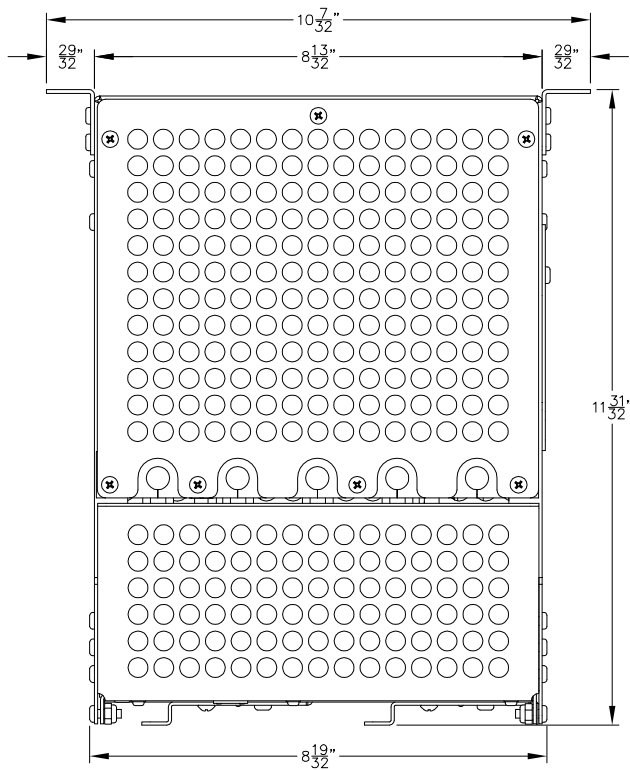

THIS VIEW WILL CHANGE DEPENDING ON THE MODULE KIT OPTION