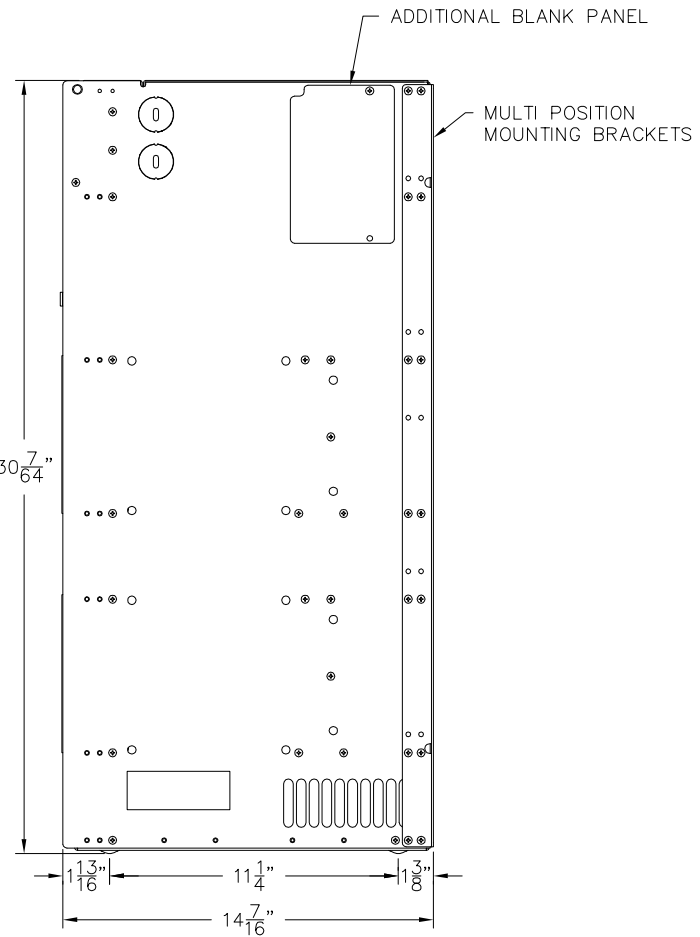

iPM, 8
 MAX.

CHARGER SHOWN WITH DOOR OPEN, UIM ACCESS

THESE FRONT CHARGER VIEWS
 WILL CHANGE DEPENDING ON
 THE MODULE KIT OPTION

iPM, 4
MAX.

EIA
RACK
UNITS

CHARGER SHOWN WITH DOOR OPEN, UIM ACCESS

THESE FRONT CHARGER VIEWS
WILL CHANGE DEPENDING ON
THE MODULE KIT OPTION

THIS VIEW WILL CHANGE DEPENDING ON THE MODULE KIT OPTION

THIS VIEW WILL CHANGE DEPENDING ON THE MODULE KIT OPTION