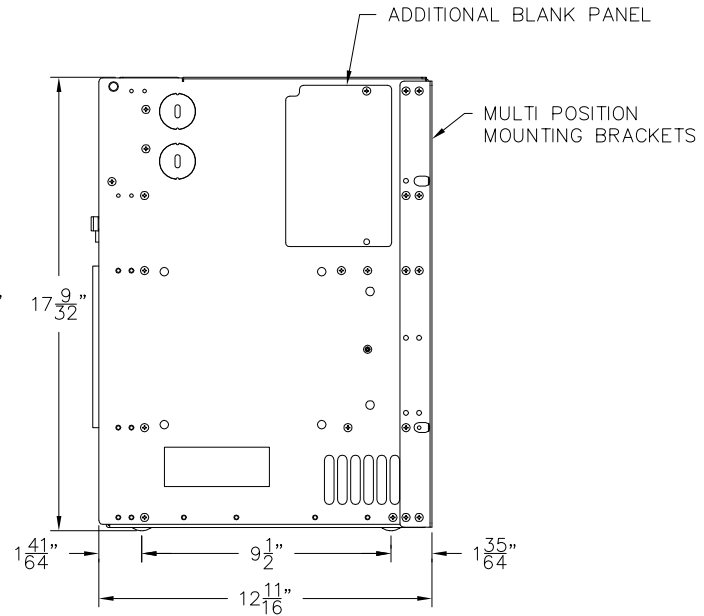

iPM, 8
 MAX.

CHARGER SHOWN WITH DOOR OPEN, UIM ACCESS

THESE FRONT CHARGER VIEWS
 WILL CHANGE DEPENDING ON
 THE MODULE KIT OPTION

iPM, 4
MAX.

EIA
RACK
UNITS

CHARGER SHOWN WITH DOOR OPEN, UIM ACCESS

THESE FRONT CHARGER VIEWS
WILL CHANGE DEPENDING ON
THE MODULE KIT OPTION