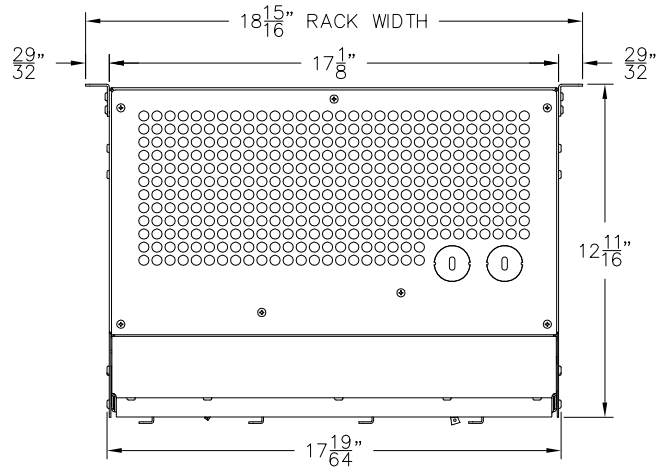

iPM, 8
 MAX.

CHARGER SHOWN WITH DOOR OPEN, UIM ACCESS

THESE FRONT CHARGER VIEWS
 WILL CHANGE DEPENDING ON
 THE MODULE KIT OPTION

iPM, 4
MAX.

EIA
RACK
UNITS

CHARGER SHOWN WITH DOOR OPEN, UIM ACCESS

THESE FRONT CHARGER VIEWS
WILL CHANGE DEPENDING ON
THE MODULE KIT OPTION