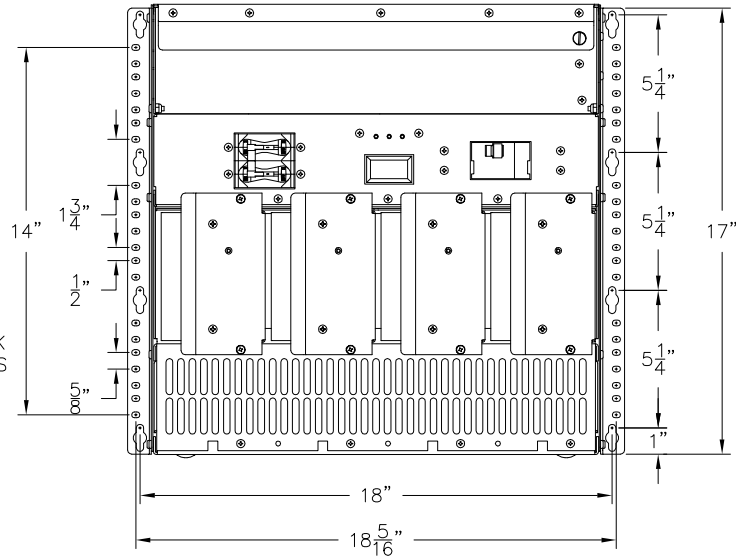

iPM, 8
 MAX.

CHARGER SHOWN WITH DOOR OPEN, UIM ACCESS

THESE FRONT CHARGER VIEWS
 WILL CHANGE DEPENDING ON
 THE MODULE KIT OPTION

iPM, 4
MAX.

EIA
RACK
UNITS

CHARGER SHOWN WITH DOOR OPEN, UIM ACCESS

THESE FRONT CHARGER VIEWS
WILL CHANGE DEPENDING ON
THE MODULE KIT OPTION

THIS VIEW WILL CHANGE DEPENDING ON THE MODULE KIT OPTION

THIS VIEW WILL CHANGE DEPENDING ON THE MODULE KIT OPTION