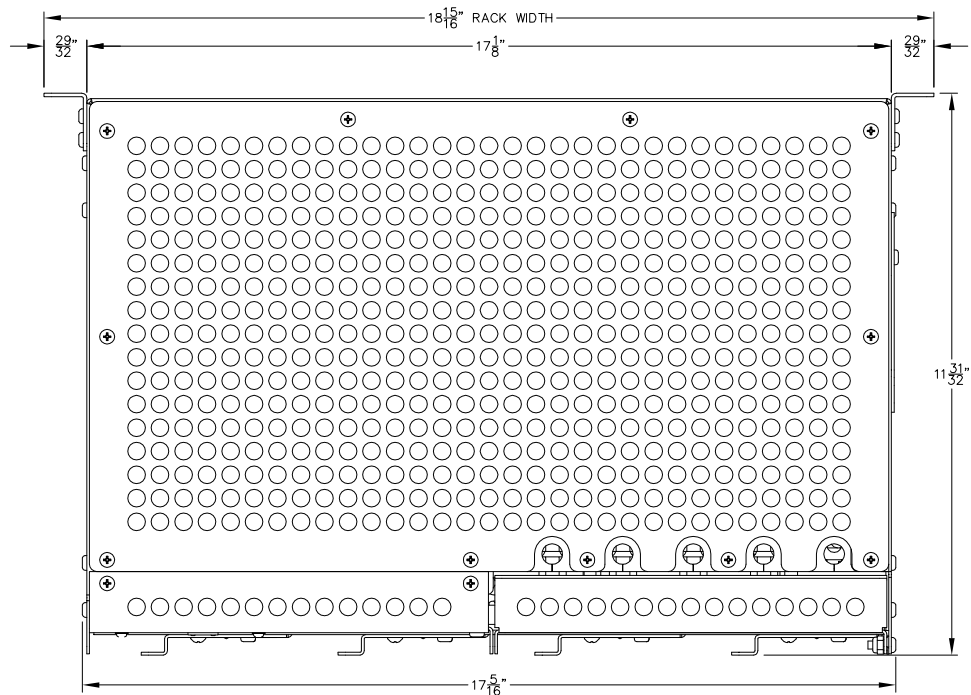

iPM, 8
 MAX.

CHARGER SHOWN WITH DOOR OPEN, UIM ACCESS

THESE FRONT CHARGER VIEWS
 WILL CHANGE DEPENDING ON
 THE MODULE KIT OPTION

iPM, 4
MAX.

EIA
RACK
UNITS

CHARGER SHOWN WITH DOOR OPEN, UIM ACCESS

THESE FRONT CHARGER VIEWS
WILL CHANGE DEPENDING ON
THE MODULE KIT OPTION

THIS VIEW WILL CHANGE DEPENDING ON THE MODULE KIT OPTION

THIS VIEW WILL CHANGE DEPENDING ON THE MODULE KIT OPTION